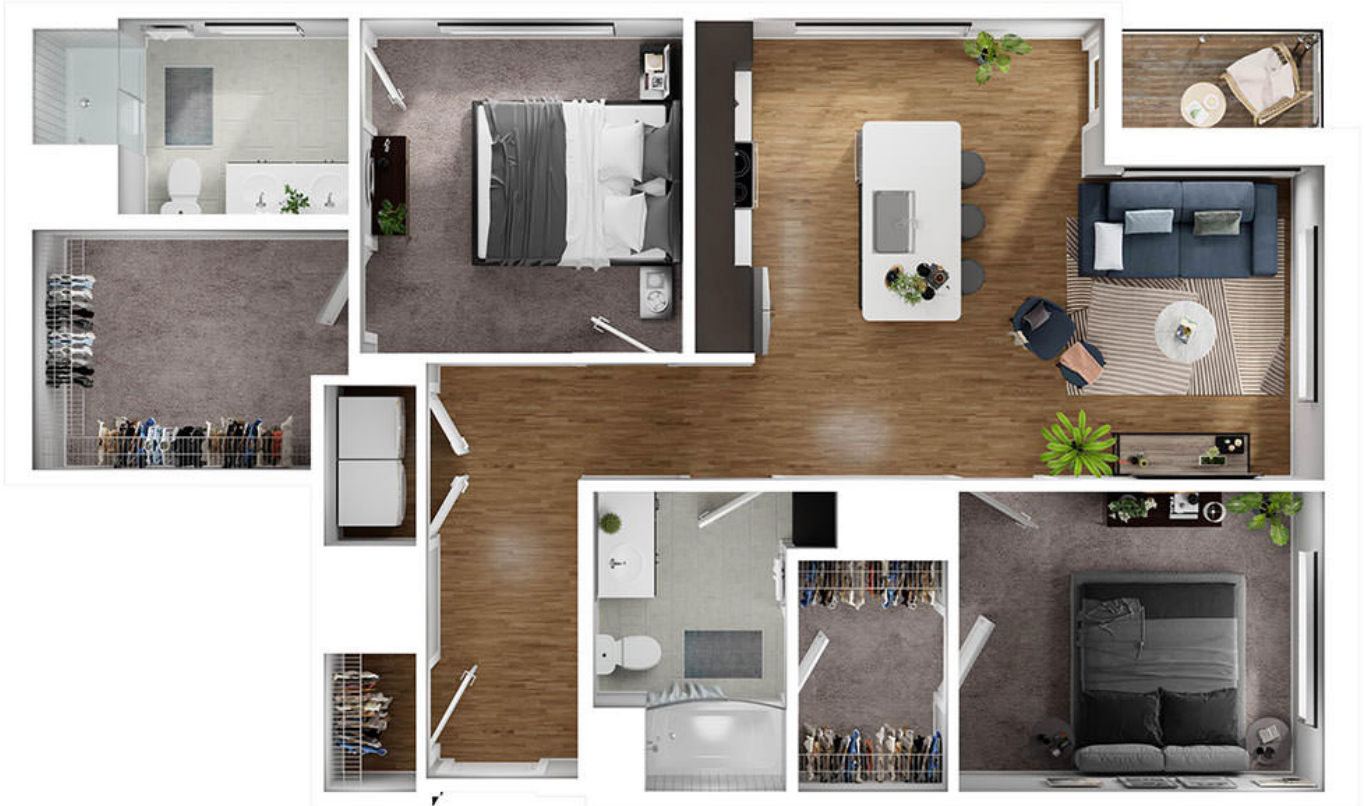

B7

2 BED / 2 BATH

1181

SQ. FT.

BLVD.
REVERE BEACH
MASS

320 Revere Beach Blvd. | Revere Beach, MA 02151

www.blvdreverebeach.com

Floor plans are artist's rendering. All dimensions are approximate. Actual product and specifications may vary in dimension or detail. Not all features are available in every apartment. Prices and availability are subject to change. Please see a representative for details.